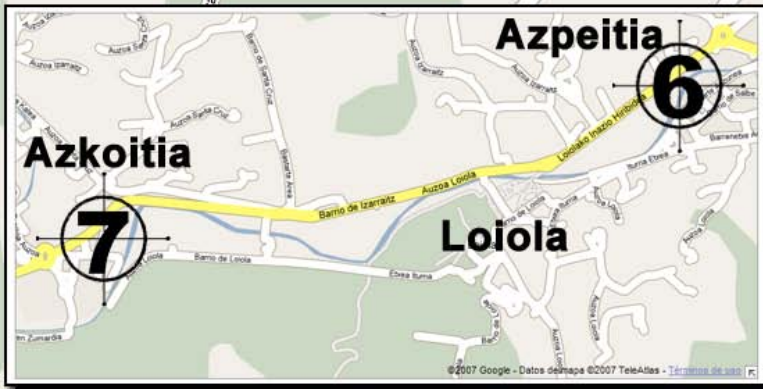

BLUG®

Zestoa
-
Donostia /
San Sebastian

Trucks
ENTRANCE

BLUG®

GI-631

AZPEITIA

Azkoitia
Bilbo

GI-631

200 m
500 pies

©2007 Google - Datos de mapa ©2007 TeleAtlas - Términos de uso