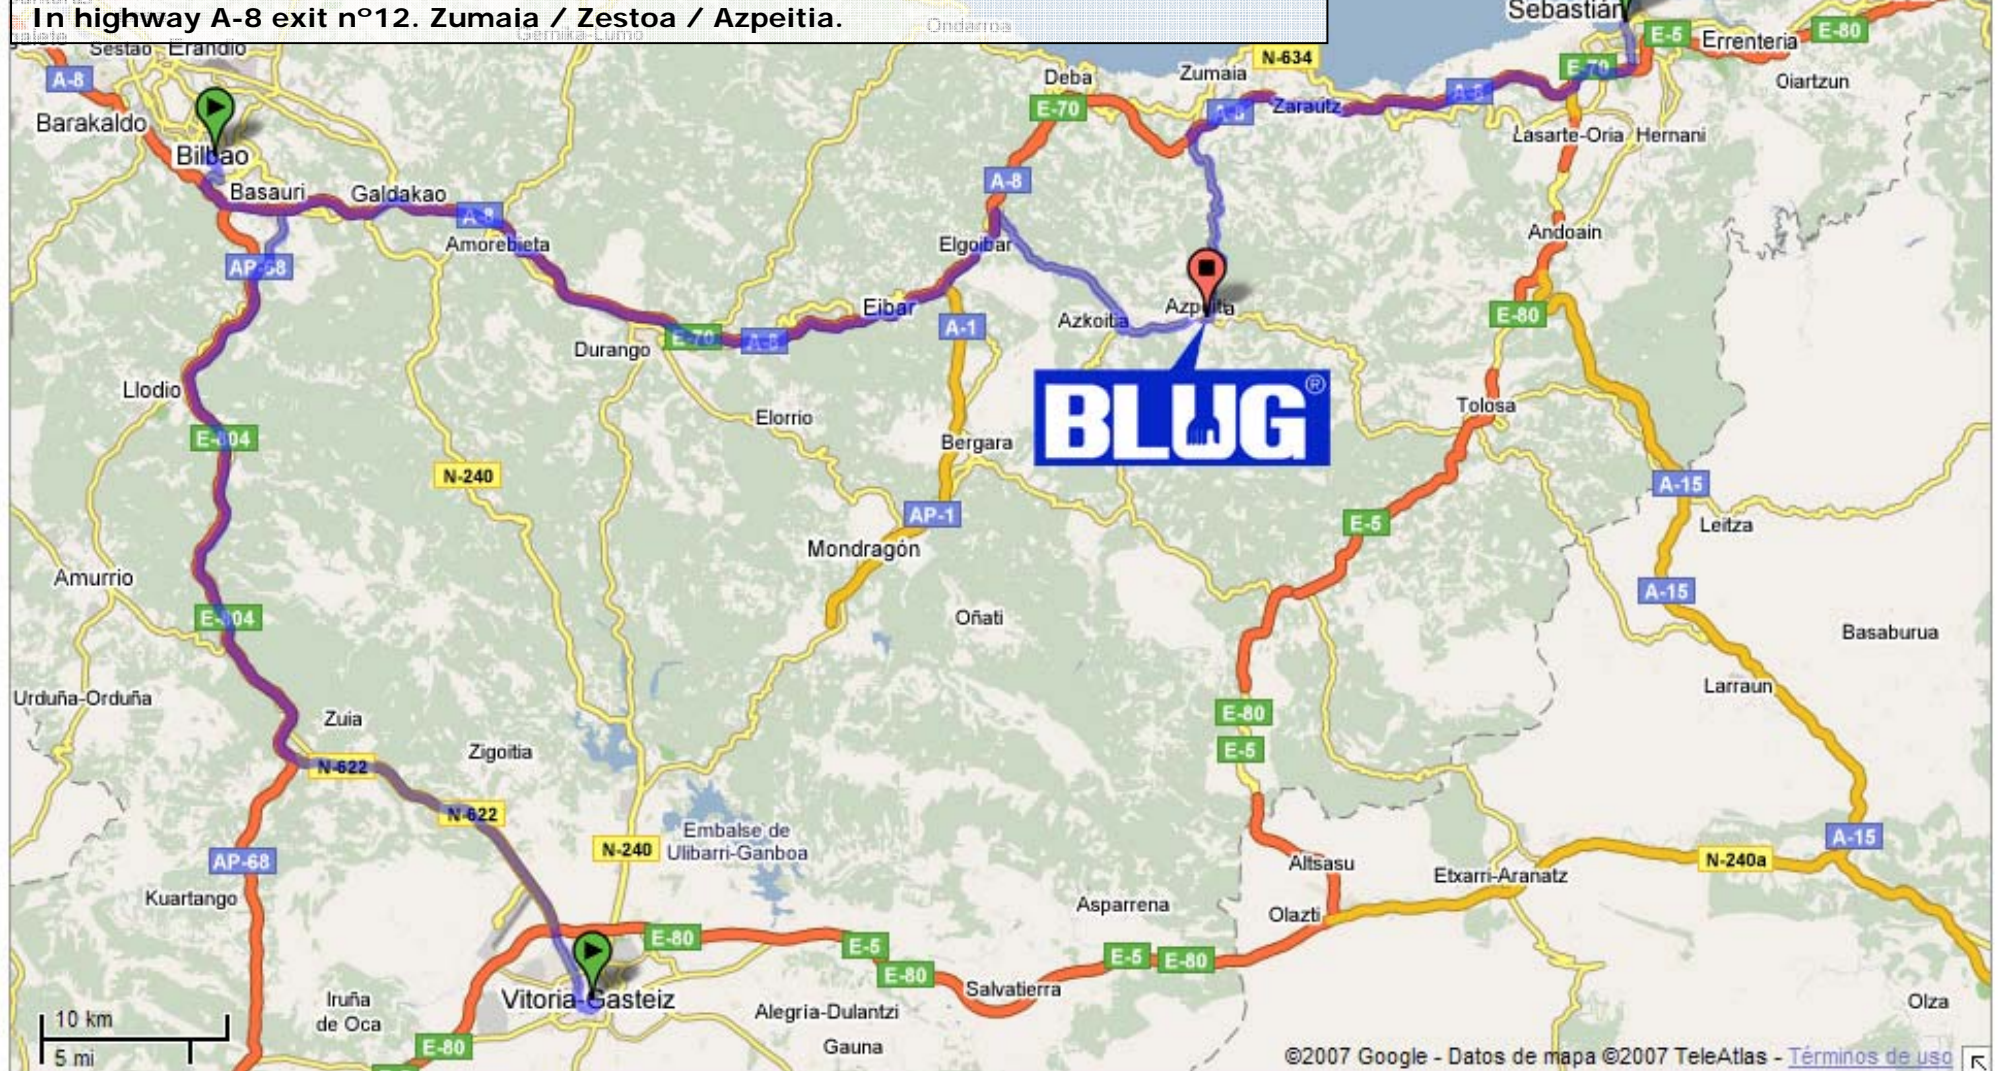

## LOCATION.

**CREDEBLUG S.L.**  
**9, Juan XXIII Street. 20.730 Azpeitia (Spain)**

**Latitude: 43°11'2.29" N**  
**Longitude: 2°15'42.45" W**

# SPAIN – BASQUE COUNTRY / EUSKADI -- GIPUZKOA

Azpeitia is placed in Gipuzkoa's geographical center.  
To only 30 minutes of San Sebastian, 50 of Bilbao and 60 of Vitoria.

From Vitoria / Bilbao.

In highway A-8 exit nº12, Zumaia / Zestoa / Azpeitia. (Recommended exit)

Or in highway A-8 exit nº 14, Elgoibar / Azkoitia / Azpeitia.

From Donostia – San Sebastián.

In highway A-8 exit nº12. Zumaia / Zestoa / Azpeitia.