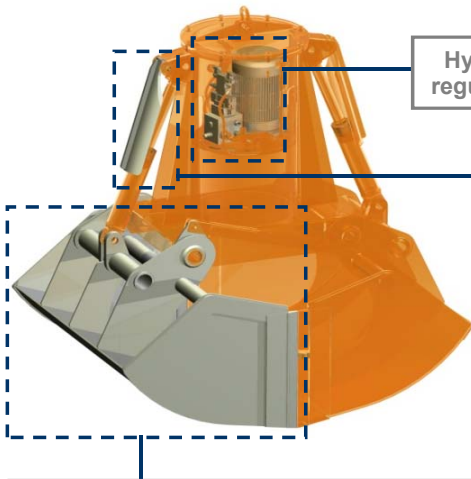

**2**

**C2AP-1,8**

**CM4-1,8**

PILED AND BULK MATERIAL UP TO 1,8 t/m<sup>3</sup> DENSITY

Hydraulic unit equipped with self-regulated piston variable flow pump

Full protected hydraulic cylinders

Structure validated by Finite Elements Analysis

Clamshell design with optimal penetration that allows full loading in all the operations thanks to a kinematic design at lifting and penetration mode including wear resistant lips

**Equipment needed**

- Hook(s) or lifting chain(s).
- Electric connection for hydraulic unit.

**Technical information**

- Robust structure in S355 J2G3 rolled steel.
- Oil tank tightly enclosed and protected from environment impurities.
- Reduced height, multi-stable, can work at any angle ( $\pm 60^\circ$ ).
- Design & fabrication according to standard FEM 1001/98 section I.
- CE conformity.