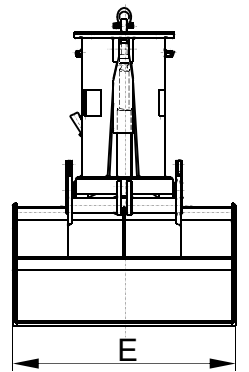

**2**

**C2AP-1,8**

**CM4-1,8**

PILED AND BULK MATERIAL UP TO 1,8 t/m<sup>3</sup> DENSITY

Hydraulic unit equipped with self-regulated piston variable flow pump

Full protected hydraulic cylinders

Structure validated by Finite Elements Analysis

Clamshell design with optimal penetration that allows full loading in all the operations thanks to a kinematic design at lifting and penetration mode including wear resistant lips

**Equipment needed**

- Hook(s) or lifting chain(s).
- Electric connection for hydraulic unit.

Reference	Capacity m <sup>3</sup>	Engine 40% ED kW	Intensity 400 V A	Working pressure bar	Closing time s	Opening time s	Crane SWL t	Weight kg	Dimensions mm				
									A	B	C	D	E
C2-1000-1,8	1	7,3	14,5	120	7	4	4	1430	2080	1820	1750	2230	1250
C2-1250-1,8	1,25	10	20	160	7	4	4	1500	2170	1835	1850	2410	1300
C2-1500-1,8	1,5	10	20	180	8	4	5	1560	2230	1845	1950	2525	1400
C2-2000-1,8	2	10	20	160	11	6	6,3	2330	2430	2100	2150	2800	1600
C2-2500-1,8	2,5	10	20	200	13	7	8	2450	2530	2120	2250	2995	1700
C2-3000-1,8	3	20,5	39	150	11	5	10	3230	2930	2510	2450	3220	1800
C2-3500-1,8	3,5	20,5	39	180	11	5	10	3360	2990	2520	2550	3335	1900