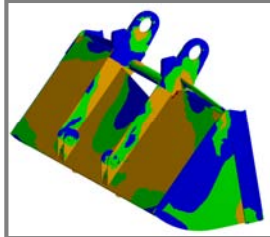

More information:
www.blug.es/eng/productos/

MACHINE TYPE
CLAMSHELL GRAB
WORKING SYSTEM
MECHANICAL
MATERIAL TO BE HANDLED

REFERENCE
CM4-0,8

p. 36

MAX. MATERIAL DENSITY
0,8 T/M³
CABLE QUANTITY
4

RELATED PRODUCTS

CM4G-0,8

CM4-1,1

CM4G-1,1

FERTILIZER, PILED AND BULK MATERIAL UP TO 0,8 t/m³ DENSITY

Pulleys block with tempered contact surfaces and mounted on cushions / rollings

Articulated arms to compensate misalignment between valves and top body

Structure validated by Finite Elements Analysis

Clamshell design with optimal penetration that allows full loading in all the operations thanks to a kinematic design at lifting and penetration mode including wear resistant lips

Equipment needed

- 2 lifting cables.
- 2 opening / closing cables.

Technical information

- Robust structure in S355 J2G3 rolled steel.
- Complete load through maximum penetration force.
- Design & fabrication according to standard FEM 1001/98 section I.
- CE conformity.