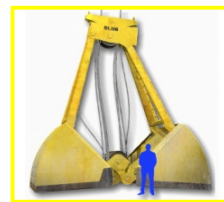

More information:
www.blug.es/eng/productos/

MACHINE TYPE
CLAMSHELL GRAB
WORKING SYSTEM
MECHANICAL
MATERIAL TO BE HANDLED

REFERENCE
CM4-0,8

p. 36

MAX. MATERIAL DENSITY
0,8 T/M³
CABLE QUANTITY
4

RELATED PRODUCTS

CM4G-0,8

CM4-1,1

CM4G-1,1

FERTILIZER, PILED AND BULK MATERIAL UP TO 0,8 t/m³ DENSITY

Pulleys block with tempered contact surfaces and mounted on cushions / rollings

Articulated arms to compensate misalignment between valves and top body

Structure validated by Finite Elements Analysis

Clamshell design with optimal penetration that allows full loading in all the operations thanks to a kinematic design at lifting and penetration mode including wear resistant lips

Equipment needed

- 2 lifting cables.
- 2 opening / closing cables.

Technical information

- Robust structure in S355 J2G3 rolled steel.
- Complete load through maximum penetration force.
- Design & fabrication according to standard FEM 1001/98 section I.
- CE conformity.