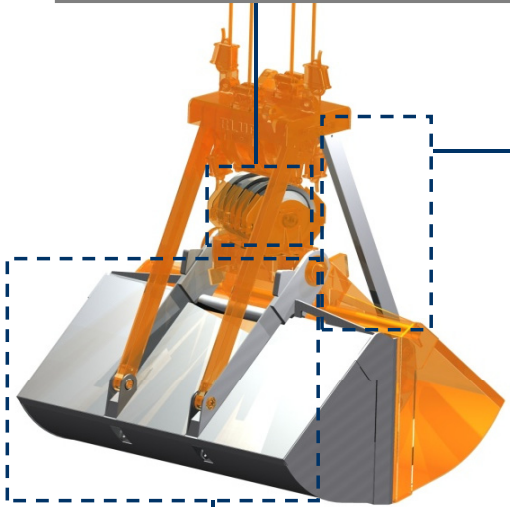

More information:
www.blug.es/eng/productos/

MACHINE TYPE
CLAMSHELL GRAB
WORKING SYSTEM
MECHANICAL
MATERIAL TO BE HANDLED

REFERENCE
CM4-0,8

p. 36

MAX. MATERIAL DENSITY
0,8 T/M³
CABLE QUANTITY
4

RELATED PRODUCTS

CM4G-0,8

CM4-1,1

CM4G-1,1

FERTILIZER, PILED AND BULK MATERIAL UP TO 0,8 t/m³ DENSITY

Pulleys block with tempered contact surfaces and mounted on cushions / rollings

Articulated arms to compensate misalignment between valves and top body

Structure validated by Finite Elements Analysis

Clamshell design with optimal penetration that allows full loading in all the operations thanks to a kinematic design at lifting and penetration mode including wear resistant lips

Equipment needed

- 2 lifting cables.
- 2 opening / closing cables.

Technical information

- Robust structure in S355 J2G3 rolled steel.
- Complete load through maximum penetration force.
- Design & fabrication according to standard FEM 1001/98 section I.
- CE conformity.