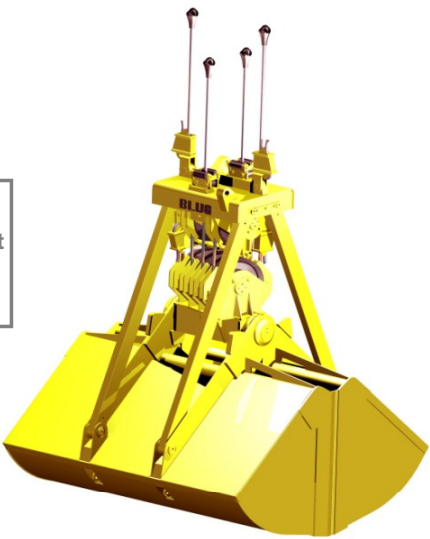

More information:
www.blug.es/eng/productos/

MACHINE TYPE
CLAMSHELL GRAB
WORKING SYSTEM
MECHANICAL
MATERIAL TO BE HANDLED

REFERENCE
CM4-0,8

p. 36

MAX. MATERIAL DENSITY
0,8 T/M³
CABLE QUANTITY
4

RELATED PRODUCTS

CM4G-0,8

CM4-1,1

CM4G-1,1

FERTILIZER, PILED AND BULK MATERIAL UP TO 0,8 t/m³ DENSITY

Pulleys block with tempered contact surfaces and mounted on cushions / rollings

Articulated arms to compensate misalignment between valves and top body

Structure validated by Finite Elements Analysis

Clamshell design with optimal penetration that allows full loading in all the operations thanks to a kinematic design at lifting and penetration mode including wear resistant lips

Equipment needed

- 2 lifting cables.
- 2 opening / closing cables.

Technical information

- Robust structure in S355 J2G3 rolled steel.
- Complete load through maximum penetration force.
- Design & fabrication according to standard FEM 1001/98 section I.
- CE conformity.