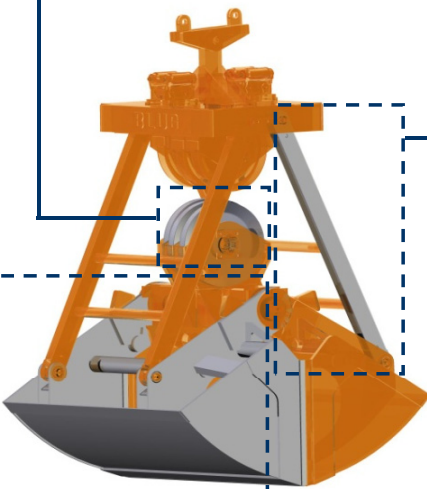

More information:
www.blug.es/eng/productos/

BLUG[®]
 Credeblug, s.l.

MACHINE TYPE
CLAMSHELL GRAB
WORKING SYSTEM
MECHANICAL
MATERIAL TO BE HANDLED

REFERENCE
CM4-3,2

MAX. MATERIAL DENSITY
3,2 T/M³
CABLE QUANTITY
4

p. 42

RELATED PRODUCTS

CM4-2,8

CM4-1,8

CM2-1,8

MINERALS, PILED AND BULK MATERIAL UP TO 3,2 t/m³ DENSITY

Pulleys block with tempered contact surfaces and mounted on cushions / rollings

Articulated arms to compensate misalignment between valves and top body

Structure validated by Finite Elements Analysis

Clamshell design with optimal penetration that allows full loading in all the operations thanks to a kinematic design at lifting and penetration mode including wear resistant lips

Equipment needed

- 2 lifting cables.
- 2 opening / closing cables.

Technical information

- Robust structure in S355 J2G3 rolled steel.
- Complete load through maximum penetration force.
- Design & fabrication according to standard FEM 1001/98 section I.
- CE conformity.