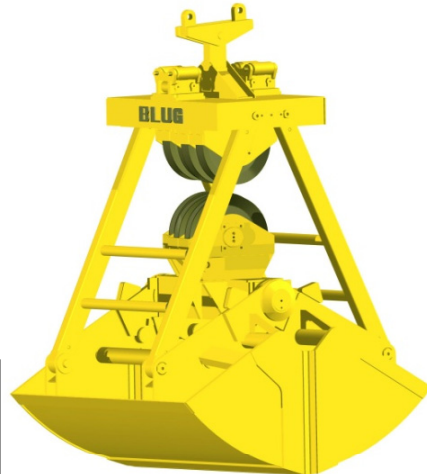

More information:
www.blug.es/eng/productos/

BLUG[®]
 Credeblug, s.l.

MACHINE TYPE
CLAMSHELL GRAB
WORKING SYSTEM
MECHANICAL
MATERIAL TO BE HANDLED

REFERENCE
CM4-3,2

MAX. MATERIAL DENSITY
3,2 T/M³
CABLE QUANTITY
4

p. 42

RELATED PRODUCTS

CM4-2,8

CM4-1,8

CM2-1,8

MINERALS, PILED AND BULK MATERIAL UP TO 3,2 t/m³ DENSITY

Pulleys block with tempered contact surfaces and mounted on cushions / rollings

Articulated arms to compensate misalignment between valves and top body

Structure validated by Finite Elements Analysis

Clamshell design with optimal penetration that allows full loading in all the operations thanks to a kinematic design at lifting and penetration mode including wear resistant lips

Equipment needed

- 2 lifting cables.
- 2 opening / closing cables.

Technical information

- Robust structure in S355 J2G3 rolled steel.
- Complete load through maximum penetration force.
- Design & fabrication according to standard FEM 1001/98 section I.
- CE conformity.