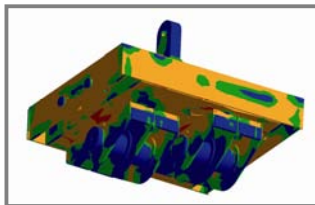

More information:
www.blug.es/eng/productos/

BLUG[®]
 Credeblug, s.l.

MACHINE TYPE
CLAMSHELL GRAB
WORKING SYSTEM
MECHANICAL
MATERIAL TO BE HANDLED

REFERENCE
CM4-3,2

MAX. MATERIAL DENSITY
3,2 T/M³
CABLE QUANTITY
4

p. 42

RELATED PRODUCTS

CM4-2,8

CM4-1,8

CM2-1,8

MINERALS, PILED AND BULK MATERIAL UP TO 3,2 t/m³ DENSITY

Pulleys block with tempered contact surfaces and mounted on cushions / rollings

Articulated arms to compensate misalignment between valves and top body

Structure validated by Finite Elements Analysis

Clamshell design with optimal penetration that allows full loading in all the operations thanks to a kinematic design at lifting and penetration mode including wear resistant lips

Equipment needed

- 2 lifting cables.
- 2 opening / closing cables.

Technical information

- Robust structure in S355 J2G3 rolled steel.
- Complete load through maximum penetration force.
- Design & fabrication according to standard FEM 1001/98 section I.
- CE conformity.