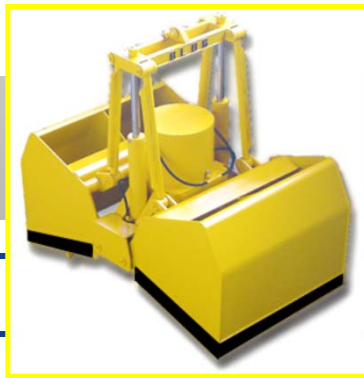

**REFERENCE**  
**CV2-1,8**

p. 26

**MAX. MATERIAL DENSITY**  
**1,8 T/M<sup>3</sup>**  
**CYLINDER QUANTITY**  
**2**

**RELATED PRODUCTS**

**C4-1,8**

**C2H-1,8**

**CM4-1,8**

Hydraulic unit equipped with self-regulated piston variable flow pump

Full protected hydraulic cylinders

Structure validated by Finite Elements Analysis

Clamshell design with optimal penetration that allows full loading in all the operations thanks to a kinematic design at lifting and penetration mode including wear resistant lips

**Equipment needed**

- Hook(s) or lifting chain(s).
- Electric connection for hydraulic unit.

**Technical information**

- Robust structure in S355 J2G3 rolled steel.
- Oil tank tightly enclosed and protected from environment impurities.
- Reduced height, multi-stable, can work at any angle (± 60°).
- Design & fabrication according to standard FEM 1001/98 section I.
- CE conformity.