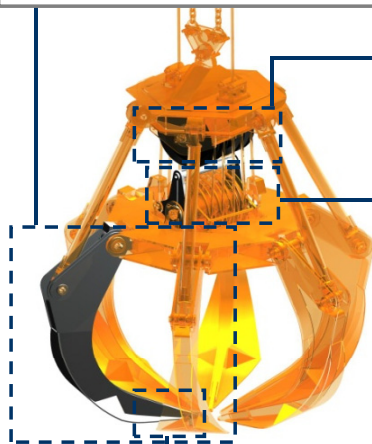

P-0,7

CV2-1,1

MACHINE TYPE
ORANGE PEEL GRAB
WORKING SYSTEM
MECHANICAL
MATERIAL TO BE HANDLED

RUBBISH, URBAN SOLID WASTE, TURNINGS, DOMESTIC AND LIGHT INDUSTRIAL REFUSES, CUT TIRES...

Complete load through maximum penetration force applied with special profile jaws designed for the product

Pulleys block with tempered contact surfaces and mounted on cushions / rollings

Rotating spudding beam to compensate cable's position when working in sloping position

Structure validated by Finite Elements Analysis

Special penetration teeth built in wear resistant manganese steel

Equipment needed

- 2 lifting cables.
- 2 opening / closing cables.

Technical information

- Robust structure in S355 J2G3 rolled steel.
- Complete load through maximum penetration force.
- Design & fabrication according to standard FEM 1001/98 section I.
- CE conformity.