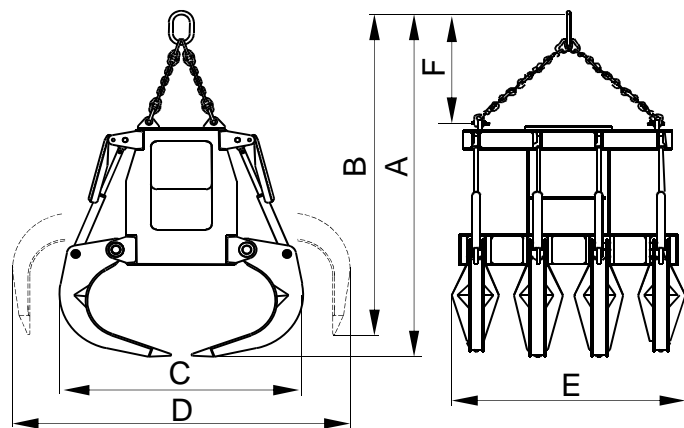

p. 6

RELATED PRODUCTS

PR8-1,8

P-3N

PM4-3

CORE SCRAP, PIG-IRON, PELLETS, OA SCRAP, PELLETS, FERRO ALLOYS, INDUSTRIAL HEAVY WASTES, SMALL PACKAGES OF SCRAP...

Structure validated by Finite Elements Analysis

- Equipment needed**
- Hook(s) or lifting chain(s).
 - Electric connection for hydraulic unit.

- Technical information**
- Robust structure in S355 J2G3 rolled steel.
 - Oil tank tightly enclosed and protected from environment impurities.
 - Reduced height, multi-stable, can work at any angle ($\pm 60^\circ$).
 - Design & fabrication according to standard FEM 1001/98 section I.
 - CE conformity.

| Reference | Capacity m ³ | Engine 40% ED kW | Intensity 400 V A | Working pressure bar | Closing time (s) | Opening time s | Crane SWL t | Weight kg | Dimensions mm | | | | | |
|------------|----------------------------|------------------------|-------------------------|----------------------------|---------------------|----------------------|-------------------|--------------|------------------|------|------|------|------|------|
| | | | | | | | | | A | B | C | D | E | F |
| PR8-1000-3 | 1 | 20,5 | 39 | 130 | 10 | 6 | 8 | 4300 | 2820 | 2720 | 1620 | 2510 | 2000 | 800 |
| PR8-1500-3 | 1,5 | 25,5 | 48,5 | 125 | 12 | 7 | 10 | 5500 | 3450 | 2320 | 1940 | 2760 | 2000 | 900 |
| PR8-2000-3 | 2 | 31,5 | 61 | 160 | 12 | 7 | 12,5 | 6400 | 3600 | 2370 | 2050 | 3050 | 2000 | 900 |
| PR8-2500-3 | 2,5 | 51 | 94 | 130 | 13 | 8 | 16 | 8500 | 3900 | 3660 | 2050 | 3250 | 2300 | 1200 |
| PR8-3000-3 | 3 | 62,5 | 117 | 160 | 13 | 8 | 20 | 9300 | 4000 | 3720 | 2180 | 3440 | 2300 | 1200 |