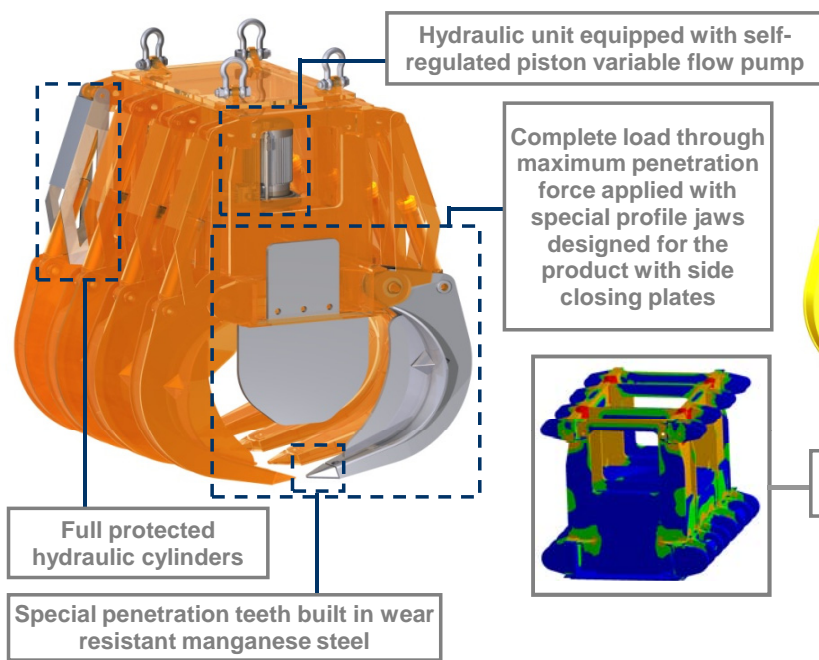

More information:
www.blug.es/eng/productos/

BLUG[®]
 Credeblug, s.l.

MACHINE TYPE
ORANGE PEEL GRAB
WORKING SYSTEM
ELECTRO-HYDRAULIC
MATERIAL TO BE HANDLED

REFERENCE
PR8-3

MAX. MATERIAL DENSITY
3 T/M³
STRUCTURE
RECTANGULAR

p. 6

RELATED PRODUCTS

PR8-1,8

P-3N

PM4-3

CORE SCRAP, PIG-IRON, PELLETS, OA SCRAP, PELLETS, FERRO ALLOYS, INDUSTRIAL HEAVY WASTES, SMALL PACKAGES OF SCRAP...

Structure validated by Finite Elements Analysis

- Equipment needed**
- Hook(s) or lifting chain(s).
 - Electric connection for hydraulic unit.

- Technical information**
- Robust structure in S355 J2G3 rolled steel.
 - Oil tank tightly enclosed and protected from environment impurities.
 - Reduced height, multi-stable, can work at any angle ($\pm 60^\circ$).
 - Design & fabrication according to standard FEM 1001/98 section I.
 - CE conformity.

| Reference | Capacity m ³ | Engine 40% ED kW | Intensity 400 V A | Working pressure bar | Closing time (s) | Opening time s | Crane SWL t | Weight kg | Dimensions mm | | | | | |
|------------|----------------------------|------------------------|-------------------------|----------------------------|---------------------|----------------------|-------------------|--------------|------------------|------|------|------|------|------|
| | | | | | | | | | A | B | C | D | E | F |
| PR8-1000-3 | 1 | 20,5 | 39 | 130 | 10 | 6 | 8 | 4300 | 2820 | 2720 | 1620 | 2510 | 2000 | 800 |
| PR8-1500-3 | 1,5 | 25,5 | 48,5 | 125 | 12 | 7 | 10 | 5500 | 3450 | 2320 | 1940 | 2760 | 2000 | 900 |
| PR8-2000-3 | 2 | 31,5 | 61 | 160 | 12 | 7 | 12,5 | 6400 | 3600 | 2370 | 2050 | 3050 | 2000 | 900 |
| PR8-2500-3 | 2,5 | 51 | 94 | 130 | 13 | 8 | 16 | 8500 | 3900 | 3660 | 2050 | 3250 | 2300 | 1200 |
| PR8-3000-3 | 3 | 62,5 | 117 | 160 | 13 | 8 | 20 | 9300 | 4000 | 3720 | 2180 | 3440 | 2300 | 1200 |