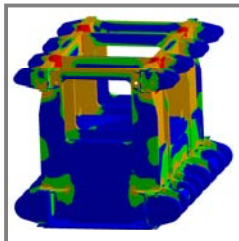

p. 6

RELATED PRODUCTS

PR8-1,8

P-3N

PM4-3

CORE SCRAP, PIG-IRON, PELLETS, OA SCRAP, PELLETS, FERRO ALLOYS, INDUSTRIAL HEAVY WASTES, SMALL PACKAGES OF SCRAP...

Structure validated by Finite Elements Analysis

- Equipment needed**
- Hook(s) or lifting chain(s).
 - Electric connection for hydraulic unit.

- Technical information**
- Robust structure in S355 J2G3 rolled steel.
 - Oil tank tightly enclosed and protected from environment impurities.
 - Reduced height, multi-stable, can work at any angle ($\pm 60^\circ$).
 - Design & fabrication according to standard FEM 1001/98 section I.
 - CE conformity.

| Reference | Capacity m ³ | Engine 40% ED kW | Intensity 400 V A | Working pressure bar | Closing time (s) | Opening time s | Crane SWL t | Weight kg | Dimensions mm | | | | | |
|------------|----------------------------|------------------------|-------------------------|----------------------------|---------------------|----------------------|-------------------|--------------|------------------|------|------|------|------|------|
| | | | | | | | | | A | B | C | D | E | F |
| PR8-1000-3 | 1 | 20,5 | 39 | 130 | 10 | 6 | 8 | 4300 | 2820 | 2720 | 1620 | 2510 | 2000 | 800 |
| PR8-1500-3 | 1,5 | 25,5 | 48,5 | 125 | 12 | 7 | 10 | 5500 | 3450 | 2320 | 1940 | 2760 | 2000 | 900 |
| PR8-2000-3 | 2 | 31,5 | 61 | 160 | 12 | 7 | 12,5 | 6400 | 3600 | 2370 | 2050 | 3050 | 2000 | 900 |
| PR8-2500-3 | 2,5 | 51 | 94 | 130 | 13 | 8 | 16 | 8500 | 3900 | 3660 | 2050 | 3250 | 2300 | 1200 |
| PR8-3000-3 | 3 | 62,5 | 117 | 160 | 13 | 8 | 20 | 9300 | 4000 | 3720 | 2180 | 3440 | 2300 | 1200 |